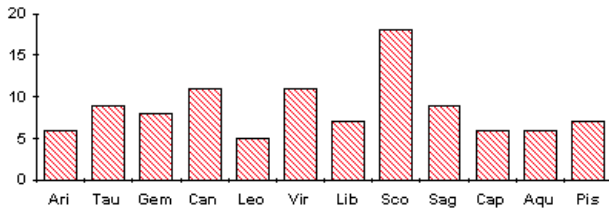

Death Theme--Sun, t=103

This graph shows the Sun sign distribution of 103 authors who focused on the theme of death in their writing. Birth dates are from Grolier's CD-ROM encyclopedia. A keyword search of "death" yields many incidental references such as "...until his death in 1948." Birth dates of individuals with such incidental references were excluded. Only writers with an interest in or focus on the death theme were included. Authors using the word "death" in their book titles were included. The "death" keyword yields a list containing a large number of entries--not all were taken, but only a random selection. This graph also includes all entries listed in the Encyclopedia of Literature under the keyword "death." The expected result was for a prominence of the sign Scorpio. The result corresponds to the traditional concept of Scorpio but may be the result of chance ($p < .20$).